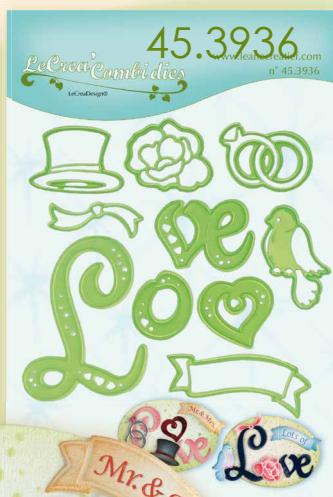

LeCrea'Combi dies

Te combineren met
Lässt sich kombinieren mit
To use in combination with à
combiner avec:

LeCrea'Combi stamps

LeCrea'Multi dies

Clear stamps / Silikon Stempel Tampons clair

Leane Creatief BV
 55.4018 Lace oval
 55.4025 Lace long

Leane Creatief BV
 55.4018 Lace oval
 LeCrea Design®
 signed by: Leane de Graaf
 www.leanecreatief.com
 made in China

Leane Creatief BV
 LeCrea Combi stamps
 to create....
 55.3974 Combi stamp Men things
 LeCrea Design®
 signed by: Leane de Graaf
 www.leanecreatief.com
 made in China