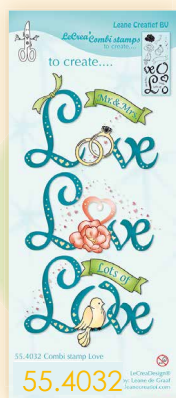

LeCrea'Combi dies

Te combineren met
Lässt sich kombinieren mit
To use in combination with à
combiner avec:

LeCrea'Combi stamps

LeCrea'Multi dies

Clear stamps / Silikon Stempel Tampons clair

Leane Creatief BV
 55.4018 Lace oval
 55.4025 Lace long

Leane Creatief BV
 55.4018 Lace oval
 LeCrea Design®
 signed by: Leane de Graaf
 www.leanecreatief.com
 made in China

Leane Creatief BV
 LeCrea Combi stamps
 to create....
 55.3974 Combi stamp Men things
 LeCrea Design®
 signed by: Leane de Graaf
 www.leanecreatief.com
 made in China