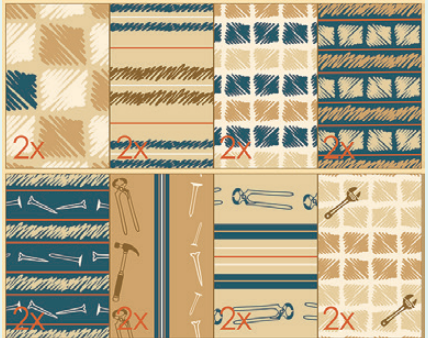

Leane Creatief BV
LeCrea'Combi stamps
to create...

55.3417 Decorations 1 small
55.3417
LeCrea'Design®
Designed by: Leane de Graaf
www.leanecreatief.com

Leane Creatief BV
LeCrea'Combi stamps
to create...

55.3424 Decorations 2 Large
55.3424
LeCrea'Design®
Designed by: Leane de Graaf
www.leanecreatief.com

Embossing folders

Clear Stamp

Leane Creatief BV
Clear Stamp
Stamp
Colour sample
Doodle sample

55.3387 Doodle Baby shoes
55.3387
LeCrea'Design®
Designed by: Leane de Graaf
www.leanecreatief.com

Leane Creatief BV
Clear Stamp
Stamp
Colour sample
Doodle sample

55.3394 Doodle Feathers
55.3394
LeCrea'Design®
Designed by: Leane de Graaf
www.leanecreatief.com

Leane Creatief BV
Clear Stamp
Stamp
Colour sample
Doodle sample

55.3400 Doodle CarDCV
55.3400
LeCrea'Design®
Designed by: Leane de Graaf
www.leanecreatief.com

Leane Creatief BV
Embossing folder / Proegschablonen
35.3431 Background Tools
Art. nr. 35.3431

Leane Creatief BV
Embossing folder / Proegschablonen
35.3448 background Balloons
Art. nr. 35.3448

Design Paper

Leane Creatief BV
Design Paper for men: Tools
N° 51.3516 Paper for men: Tools
16 x A5 vellen/Blätter/meets/feuilles 170G/m2
51.3516
Leane Creatief BV - info@leanecreatief.com
www.youtube.com/user/leanecreatief
www.facebook.com/leanecreatief
www.leanecreatief.com

16x A5 170g/m²
vellen / Blätter / sheets / feuilles
Paper for men: Tools

51.3516

Borders

Leane Creatief BV
Border
Tools 1
35.3455
Image size: 24x123mm

Leane Creatief BV
Border
Tools 2
35.3462
Image size: 24x122mm

Leane Creatief BV
Border
Feathers
35.3479
Image size: 22x122mm

Leane Creatief BV
Border
Bottles & pins
35.3486
Image size: 24x122mm