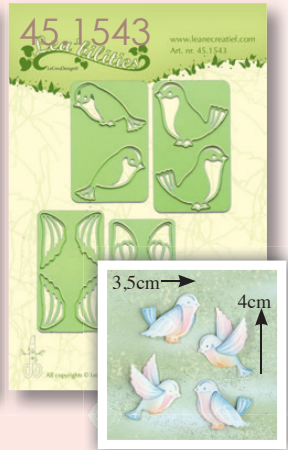

Leane Creatief bv

2016-1

Clear stamps Silikon Stempel / Tampons clair

Doodle Clear Stamp

for Project Life
& other Cards...

Embossing folders / Prägeschablone
Gabarits de gaufrage

Embossing folders: Borders

Leane Creatief BV Art. nr. 35.1680
35.1680 Background Sport

Leane Creatief BV Art. nr. 35.1697
35.1697 Background Flowers

Leane Creatief BV
Border Sport
35.1727

Leane Creatief BV
Border Music
35.1734

Leane Creatief BV
Border Saxophone
35.1741
Image size: 25x125mm

Leane Creatief BV
Border Grass long
35.1758
Image size: 25x112mm

Leane Creatief BV
Border Grass
35.1765

Leane Creatief BV
Border Flowers
35.1772

Leane Creatief BV Art. nr. 35.1703
35.1703 Background Music

40 pcs/Stck:
10 designs x 4

Design Paper

Leane Creatief BV
A5 Design Paper
Nr. 51.1789 Sport
16 x A5 vellen/blöcher/sheets/feuilles 150G/m2

51.1789

Leane Creatief BV
A5 Design Paper
Nr. 51.1796 Spring flowers
16 x A5 vellen/blöcher/sheets/feuilles 150G/m2