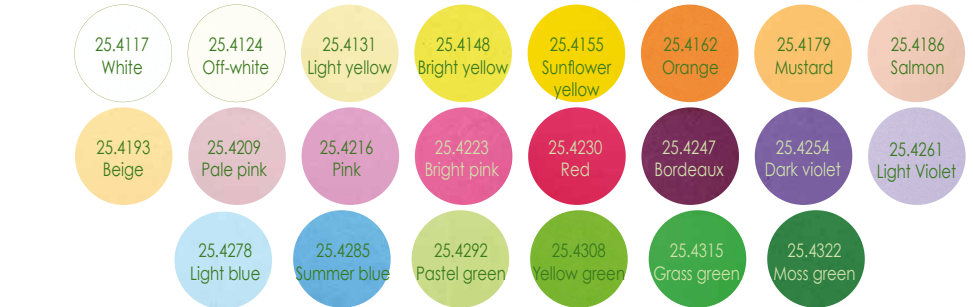

Set 10:
N° 25.5008

FLOWER FOAM COLOURS A4 vellen/Blätter/sheets/feuilles 0,8 mm

- 25.4117 White
- 25.5022 Antique white
- 25.5039 Ivory
- 25.5046 Blossom pink
- 25.5053 Old rose
- 25.5060 Dark old rose
- 25.5077 Pastel blue
- 25.5084 Bluebell blue
- 25.5091 Pastel violet

55.5503

GLITTER FOAM SET

* printed colours may differ from the real foam colours
4 x A4 vellen/Blätter/ sheets/feuilles

N°25.5183
Set 1:
Gold/Silver

N°25.5190
Set 2:
Green tones

N°25.5206
Set 3:
Blue tones

N°25.5213
Set 4:
Red tones

Te gebruiken met / Zu benutzen mit / To use with / à user avec:

GLITTER FOAM SHEETS

* 10 x A4 vellen/Blätter/sheets/feuilles

25.5220 Glitter White 25.5237 Glitter Silver 25.5244 Glitter Antique gold 25.5251 Glitter Gold 25.5268 Glitter Green 25.5275 Glitter Dark green 25.5282 Glitter Light blue 25.5299 Glitter Dark blue 25.5305 Glitter Pastel Pink 25.5312 Glitter Pink 25.5329 Glitter Red

Instruction video's:
www.youtube.com/user/leanecreatief

CLEAR STAMPS

also available **FLOWER FOAM SHEETS & SETS**

* printed colours may differ from the real foam colours

HOW TO DO:

Leane Creatief BV info@leanecreatief.com