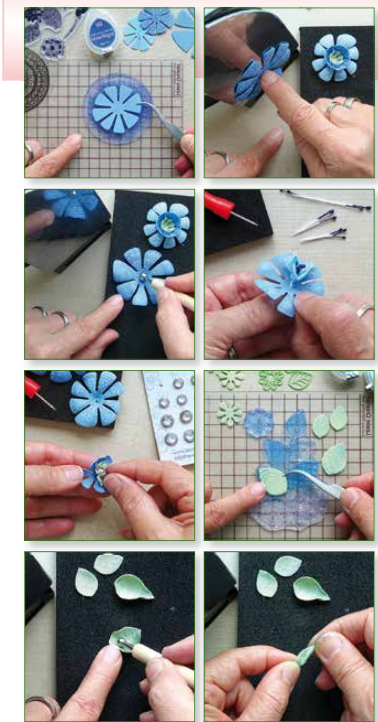

N°25.5213
Set 4:
Red tones

Te gebruiken met / Zu benutzen mit / To use with / à user avec:

GLITTER FOAM SHEETS

* 10 x A4 vellen/Blätter/sheets/feuilles

25.5220 Glitter White 25.5237 Glitter Silver 25.5244 Glitter Antique gold 25.5251 Glitter Gold 25.5268 Glitter Green 25.5275 Glitter Dark green 25.5282 Glitter Light blue 25.5299 Glitter Dark blue 25.5305 Glitter Pastel Pink 25.5312 Glitter Pink 25.5329 Glitter Red

Instruction video's:
www.youtube.com/user/leanecreatief

CLEAR STAMPS

also available **FLOWER FOAM SHEETS & SETS**

* printed colours may differ from the real foam colours

HOW TO DO:

Leane Creatief BV info@leanecreatief.com